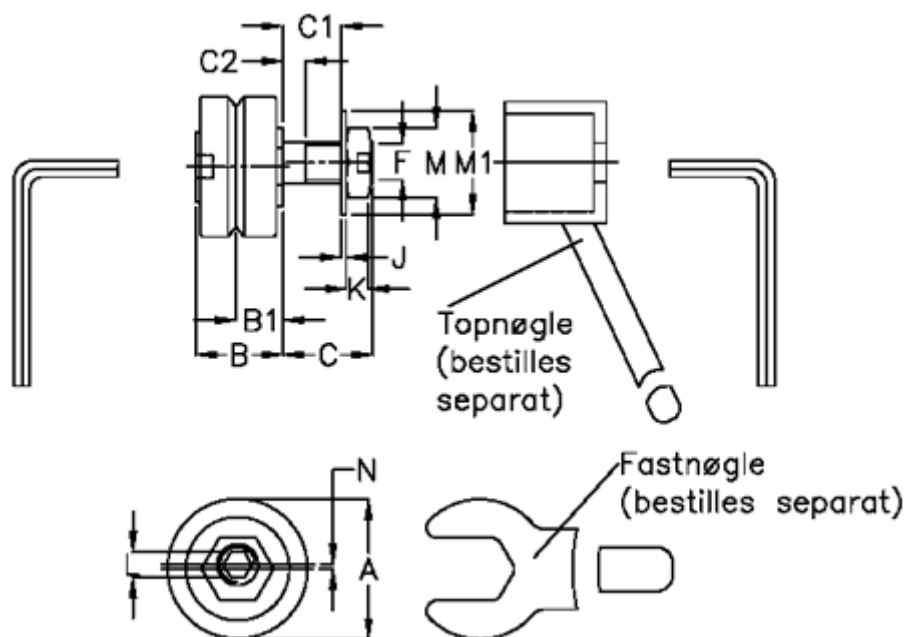

Article number: 0591320454

Description: Hepco SL2 stainless bearing SS LJ 54E-NS

## Measures

a = 54.0	K = 8
B = 34.7	L = 6
B1 = 19.00	M = 22
C = 30.0	M1 = 28
C1 = 20	N = 1.50
C2 = 6.0	Weight kg/1000 = 425
F = M14 x 1,5	
J = 1.60	